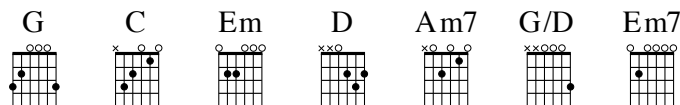

700 - Come, Christians, Join to Sing

CHRISTIAN H. BATEMAN

Key: G major - 4/4, 2/4

TRADITIONAL SPANISH MELODY
Arranged by Paul Marino

INTRO   **G C Em | Em D | G C Em | Em D**
G C Em | Em D | G C Em | Em D

VERSE 1   **G C G**
Come, Christians, | join to sing

G Am7 G/D D G
Alleluia! | A- men!

G C G
Loud praise to | Christ our King;

Em7 C G/D D G
Alle- luia! | A- men!

G D C D
Let all, with | heart and voice,

G D C D
Be- fore His | throne rejoice;

G C G
Praise is His | gracious choice:

Em7 C G/D D G
Alleluia! | A- | men!

TURN-AROUND   **C Em | Em D | G C Em | Em D**

VERSE 2   Come, lift your hearts on high; Alleluia! Amen!
Let praises fill the sky; Alleluia! Amen!
He is our guide and friend; To us He'll condescend;
His love shall never end: Alleluia! Amen!

VERSE 3   Praise yet our Christ again; Alleluia! Amen!
Life shall not end the strain; Alleluia! Amen!
On heaven's blissful shore His goodness we'll adore,
Singing forevermore, "Alleluia! Amen!"