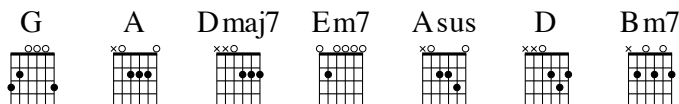

779 - Befriended

MATT REDMAN

Key: D major
Meter: 4/4

MATT REDMAN

INTRO **G A Dmaj7 | Dmaj7 | Em7 | Asus | D | D**

VERSE 1 **Em7 Asus D D**

Be- | friended, be- | friended by the King above all | kings. |

Em7 Asus D D

G Em7 Asus D D

You'll always be my | Savior, Jesus. | You will always have my | heart. |

VERSE 4 **Bm7 Asus D D**

De- | termined, de- | termined now to live this life for | You. |

Bm7 Asus D D

You're so | worthy, my | greatest gift would be the least You're | due. |

ENDING **Bm7 Em7 Asus**

You will always have | my heart. Jesus, |

G A Dmaj7

You will always have | my heart. |

VERSE 3 Astounded, astounded that Your gospel beckoned me.
Surrounded, surrounded, but I've never been so free.