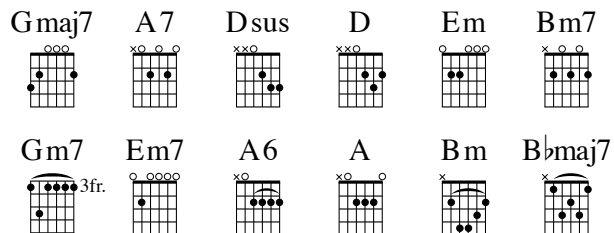

38 - Awesome in This Place

DAVID BILLINGTON

Key: C major (w/ opt. modulation to D major) - 4/4, 2/4

DAVID BILLINGTON

INTRO **A^bmaj7** **B^b** **C** | **C** **Cm** | **A^bmaj7** **B^b** **C** | **C**

VERSE **C2** **C** **C** **Fmaj7**
 As I | come into Your pres- ence, | past the gates of praise,
G **Am** **F** **C**
 In- | to Your sanctuar- y, 'til we're | standing face to face,
Dm **G** **Dm7** **C** **F** **C**
 I | look upon Your coun- tenance, I see the | fullness of Your grace;
Dm7 **Am** **Gsus**
 I can | only bow down and say, |

TURN-AROUND **Cm** | **A^bmaj7** **B^b** **C** | **C** **Cm** | **A^bmaj7** **B^b** **C** | **C**

OPT.
MOD.

Gmaj7 A7
"You are

CHORUS

Dsus D Em D
| Awesome in this place, Mighty | God.

G Bm7 Gm7
You are | awesome in this place, Abba | Father.

D Em7 D
You are | worthy of all praise,

D G6 Em Em7
To | You our lives we raise.

G6 A6 D A Bm
You are | awesome in this place, Mighty | God.

Em7 A6 D A Bm
You are | awesome in this place, Mighty | God.

Em7 G A D
You are | awesome in this place, | Mighty | God."

ENDING

Dm | Bbmaj7 C D | D Dm | Bbmaj7 C D | D

38 - Awesome in This Place

DAVID BILLINGTON

4/4, 2/4

DAVID BILLINGTON

INTRO | | |

VERSE As I | come into Your pres- ence, | past the gates of praise,