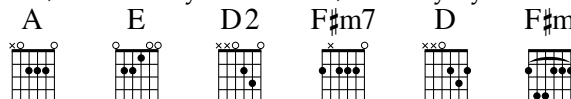

906 - Nothing but the Blood

MATT REDMAN

Key: A major
Meter: 4/4

MATT REDMAN

INTRO **A** | **E** **D2** | **A** | **E** **D2**

VERSE 1

Your **A** | blood speaks a better word | **F#m7**

Than all the empty claims | I've heard upon this earth, | **A** **F#m7**

Speaks righteousness for me, | and stands in my defense; | **E** **D**

Jesus, it's Your blood. | | **A** **F#m7** **E**

CHORUS

| What can wash away | our sins? **A**

| What can make us whole | again? **F#m** **F#m**

| Nothing but the blood, | nothing but the blood of | Jesus. | **E** **D** **A** **E** **D**

| What can wash us pure | as snow, **A** **A**

| Welcomed as the friends | of God? **F#m** **F#m**

| Nothing but Your blood, | nothing but Your blood, King | Jesus. | **E** **D** **A** **E** **D2**

VERSE 2 Your cross testifies in grace, Tells of the Father's heart to make a way for us.
Now boldly we approach; Not earthly confidence, It's only by Your blood.

Copyright © 2004 Thankyou Music (PRS)
(admin. worldwide by EMI CMG Publishing excluding Europe which is admin. by kingswaysongs.com).
All rights reserved. Used by permission.