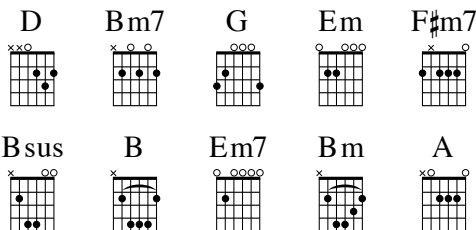

572 - I Will Celebrate

RITA BALOCHE

Original Key: E $\flat$ major (w/ opt. modulation to F major)
Capo 1: D major (w/ opt. modulation to E major)
Meter: 4/4

RITA BALOCHE

INTRO   **D** | **Bm7** | **G** | **D**   **Em** | **D** | **Bm7** | **G** | **D**

CHORUS   **D**   **Bm7**
| I will celebrate, | sing unto the Lord;
G   **D**   **Em**
| Sing to the Lord a | new song.
D   **Bm7**
| I will celebrate, | sing unto the Lord;
G   **D**
| Sing to the Lord a | new song.

VERSE   **F#m7**   **Bsus**   **B**
With my | heart re- | joicing within,
Em7   **Bm**   **A**
With my | mind | focused on Him;
F#m7   **Bsus**   **B**
With my | hands | raised to the heavens,
Em7   **G**   **A**
All I | am | worshiping Him. |