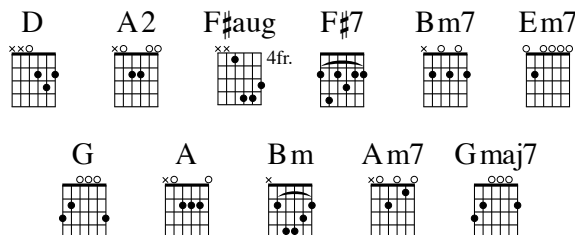

VERSE

F	C2	Aaug	A7
Jesus,	lover of my soul,		
Dm7	Gm7	Bb	
Jesus, I will	never let You go.		
F	C2	Aaug	A7
You've taken me	from the miry clay,		
Dm7	Gm7	Bb	
You've set my feet upon the rock	and now I know		

872 - Jesus, Lover of My Soul

DANIEL GRUL, JOHN EZZY
and STEPHEN McPHERSON

Original Key: E \flat major (w/ opt. modulation to F major)
Capo 1: D major (w/ opt. modulation to E major)
Meter: 4/4

DANIEL GRUL, JOHN EZZY
and STEPHEN McPHERSON

INTRO **D** | **A2** **F#aug** **F#7** | **Bm7** | **Em7** **G**

VERSE

D	A2	F#aug	F#7
Jesus,	lover of my soul,		
Bm7	Em7	G	
Jesus, I will	never let You go.		
D	A2	F#aug	F#7
You've taken me	from the miry clay,		
Bm7	Em7	G	
You've set my feet upon the rock	and now I know		

CHORUS

D	A		
I love You,	I need You,		
Bm	Am7	Gmaj7	G
Though my world may fall, I'll	never let You go.		
D	A		
My Savior,	my closest Friend,		
Bm	Am7	Gmaj7	
I will worship You un-	til the very end.		

VERSE