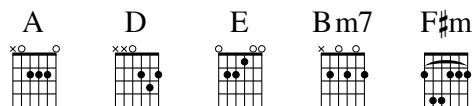

874 - Jesus, You Alone

TIM HUGHES

Key: A major
Meter: 4/4

TIM HUGHES

INTRO   **A** | **D** **E** | **D** **A** | **Bm7** **E**

VERSE 1   **A**   **A**   **D**   **D**   **E**
| Jesus, You a- | lone shall be my first | love, my | first love.
A   **A**   **D**   **D**   **E**
The | secret place and | highest praise shall be | Yours, shall | be Yours.

CHANNEL
(BRIDGE)   **D**   **E**   **F#m** **E**   **D**   **E**   **F#m** **E**
| To Your throne I'll | bring devotion; | may it be the | sweetest sound.
D   **E**   **F#m** **E**   **D**   **E**
| Lord, this heart is | reaching for You now. | |

CHORUS 1   **A**   **D**   **E**
| So I'll set my sights | upon You,
D   **A**   **Bm7**   **E**
| Set my life upon | Your praise,
A   **D**   **E**   **D**   **D**   **E**
| Never looking to | another way. | |

VERSE 2   Day and night I'll lift my eyes to seek You, to seek You.
Hungry for a glimpse of You in glory, in glory.

CHORUS 2   You alone will be my passion. Jesus, You will be my song.
You will find me longing after You.