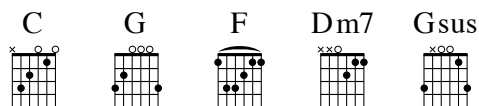

787 - Break Through

TOMMY WALKER

Key: C major
Meter: 4/4

TOMMY WALKER

INTRO **C G | C G | F G | F G**

VERSE
Break through, | break through | all my doubts.

Break through, | break through | all my fears.

Break through | that I | may worship You. | **C G C G**

Oh, break through, | break through | all my pain.

Break through | all my guilt | and my shame.

Break through | like on- | ly You can do. | **C G C G**

CHORUS
You are bright- | er than my dark- | est night,

Strong- | er than my tough- | est fight.

Just one touch | from You, my King, | my Friend,

And I'll nev- | er be the same | again. | **G**

BRIDGE
Break through. | | Oh, break through. | **F G F G**

787 - Break Through