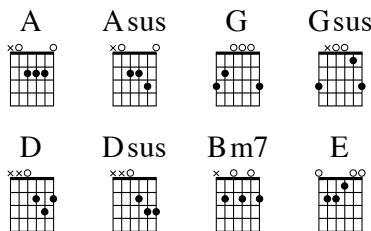

861 - I Walk by Faith

CHRIS FALSON

Key: A major
Meter: 4/4

CHRIS FALSON

INTRO **A Asus A** | **A Asus A** | **G Gsus G** | **G Gsus G**
D Dsus D | **D Dsus D** | **A Asus A** | **A Asus A**

CHORUS **A Asus A A Asus A** **G Gsus G** **G Gsus G**
I | walk by | faith, each | step, by | faith.
 D Dsus D D Dsus D **A Asus A** **A Asus A**
To | live by | faith, I put my | trust in You. |
 A Asus A A Asus A **G Gsus G** **G Gsus G**
I | walk by | faith, each | step, by | faith.
 D Dsus D D Dsus D **A Asus A** **A Asus A**
To | live by | faith, I put my | trust in You. |

VERSE **Bm7** **A** **D** **E**
| Every step I take | | is a step of faith. |
 Bm7 **A** **D** **E**
No | weapon formed against | me shall | prosper. |
 Bm7 **A** **D** **E**
And | every prayer I make | | is a prayer of faith. |
 Bm7 **A** **G** **E**
| If my God is for | me, tell me | who can be against | me?

861 - I Walk by Faith

CHRIS FALSON

Meter: 4/4

CHRIS FALSON

INTRO | | |
| | |

CHORUS I | walk by | faith, each | step, by | faith.

To | live by | faith, I put my | trust in You. |

I | walk by | faith, each | step, by | faith.