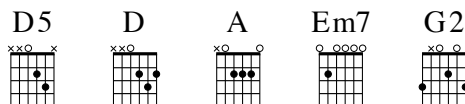

# 811 - Fields of Grace

DARRELL EVANS

Key: D major  
Meter: 4/4

DARRELL EVANS

INTRO **D5** | **D5** | **D5** | **D5**

VERSE 1 **D5** **D** **D** **D**

| There's a place where I | love to run and play. | |

**D5** **D** **D** **D**

| There's a place where I | sing new songs of praise. | |

CHORUS **A** **Em7** **D** **D**

| Dancing with my Father God | in fields of grace. | |

**A** **Em7** **D** **D**

| Dancing with my Father God | in fields of grace. | |

BRIDGE 1 **G2** **G2**

| I love my Father, my | Father loves me.

**Em7** **Em7** **D** **D**

I | dance for my Father, my | Father sings over me. | |

BRIDGE 2 **G2** **G2** **A** **A**

| Nothing, nothing, | nothing can take that a- | way from me. |

VERSE 2 There's a place where I lose myself in Him.  
There's a place where I find myself again.

VERSE 3 There's a place where religion finally dies.  
There's a place where I lose my selfish pride.