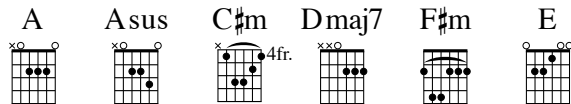

CHORUS

	A		Bm7
Evermore |	I will love You, evermore	|	I will serve You.
Asus	A		Bm C#m D
Evermore |	I will glorify the	|	name of the Lord.
Asus	A		Bm7
Evermore |	I'll adore You, evermore	|	bow before You.
	Dmaj7	D F#m E	Asus A
I will |	bless Your name	forev er-	| more.

ENDING

A | **Bm7** | **Dmaj7 D F#m E** | **A**