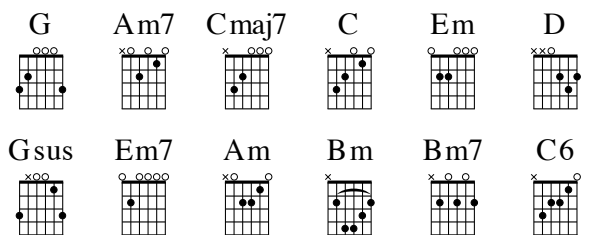

802 - Evermore

GERON DAVIS

Key: G major (w/ opt. modulation to A major)
Meter: 4/4

GERON DAVIS

INTRO **G** | **Am7** | **Cmaj7** **C** **Em** **D** | **Gsus** **G**

CHORUS **Gsus** **G** **Am7**
 Evermore | I will love You, evermore | I will serve You.
Em7 **Am** **Bm** **C**
 Evermore | I will glorify the | name of the Lord.
Gsus **G** **Am7**
 Evermore | I'll adore You, evermore | bow before You.
Cmaj7 **C** **Em** **D** **Gsus** **G**
 I will | bless Your name forev er- | more.

VERSE **C** **G**
 | You alone are glorified and | of Your goodness testified.
C **G** **Em** **D** **C** **D**
 Your | banner I will lift on high for- | ev- er and ev- er.
C **G**
 And | when my life on earth is done and | when my battles have been won,
Am7 **G** **Am7** **Bm7** **C** **C6** **C6**
 I'll | sing my praise around the throne for- | ev- er and ev- er. |

CHORUS

	A		Bm7
Evermore	I will love You, evermore		I will serve You.
Asus	A		Bm C#m D
Evermore	I will glorify the		name of the Lord.
Asus	A		Bm7
Evermore	I'll adore You, evermore		bow before You.
	Dmaj7	D F#m E	Asus A
I will	bless Your name	forev er-	more.

Your | banner I will lift on high for- | ev- er and ev- er.

And | when my life on earth is done and | when my battles have been won,

I'll | sing my praise around the throne for- | ev- er and ev- er. |

CHORUS Evermore | I will love You, evermore | I will serve You.