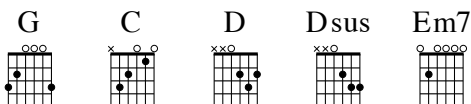

821 - God Is Great

MARTY SAMPSON

Original Key: A♭ major - 4/4
Capo 1: G major

MARTY SAMPSON

INTRO **G | C | D | C**

VERSE 1

G	C	Dsus	D
| All crea-	| tion cries to You,	|	|
G	C	Dsus	D
| Worshiping in Spir-	| it and in truth.	|	|
Em7	C	Dsus	
| Glory to	| the Faithful One,	|	
Em7 D	C C D C		D
| Jesus Christ, God's Son.	|	|	|

CHORUS

G	C	D	C
God is | great, and His	| praise fills the earth,	| fills the heav-	| ens.
G	Em7	Dsus	D
And Your | name will be praised |	through all the world. |		
G	C	D	C
God is | great. Sing His	| praise, all the earth,	| all the heav-	| ens,
Em7	C	Dsus	
'Cause we're | livin' for the glo-	| ry of Your name,	|	
D	C	Em7 Dsus	D
The | glory of Your name.	|	|	|

BRIDGE

G	C	Dsus D	Em7
| Holy	| is the Lord.	| The whole earth sings.	|
C	Dsus D		
| The whole earth sings.	|	|	

VERSE 2 All creation gives You praise. You alone are truly great.
You alone are God who reigns for eternity.

VERSE 3 All to You, O God, we bring. Jesus, teach us how to live.
Let Your fire burn in us That all may hear, and all may see.