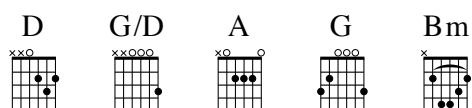

# 427 - Be the Centre

MICHAEL FRYE

Key: D major  
Meter: 4/4

MICHAEL FRYE

INTRO **D G/D | D | D G/D | D**

VERSE 1 **D G/D D D G/D D**  
 | Jesus, | be the Cen- | tre, | Be my source,  
**A G D G/D D**  
 | Be my light, | Jesus. | (to VERSE 2)

CHORUS **A D**  
 Be the fire | in my heart, |  
**A D**  
 Be the wind | in these sails, |  
**A Bm**  
 Be the rea- | son that I live, |  
**A G D**  
 Jesus, | Jesus. |

TURN-AROUND **G/D | D**

ENDING **A G**  
 Be my source, | be my light, |  
**D G/D D G D G/D D**  
 Jesus, | Jesus, |  
**G D G/D D G D G/D D**  
 Jesus. |

VERSE 2 Jesus, be the Centre, be my hope, be my song, Jesus.

VERSE 3 Jesus, be my vision, be my path, be my guide, Jesus.

TURN-  
AROUND |

ENDING Be my source, | be my light, |  
Jesus, | Jesus, |  
Jesus. | | |

VERSE 2 Jesus, be the Centre, be my hope, be my song, Jesus.

VERSE 3 Jesus, be my vision, be my path, be my guide, Jesus.