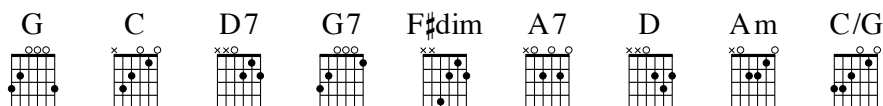

374 - The Longer I Serve Him

WILLIAM J. GAITHER

Key: G major
Meter: 3/4

WILLIAM J. GAITHER

INTRO **G C | G | D7 | G**

VERSE 1

	G	D7	G	G7	C	F#dim	C
	Since I		start-ed		for the		Kingdom,
	G	A7	D	A7	D7		
	Since my		life He con-		trols,		
	G	G7	C	Am			
	Since I		gave my		heart to		Jesus,
	G	C	G	D7	G	C/G	G
The	longer I		serve Him, the		sweeter He		grows.

CHORUS

	D7	D7	G	C/G	G		
The	longer I		serve Him, the		sweeter He	grows.	
	D7	D7	G	C/G	G		
The	more that I		love Him, more		love He be-		stows.
	G	G7	C	C			
Each	day is like		heaven, my		heart over-		flows.
	G	C	G	D7	G		
The	longer I		serve Him, the		sweeter He		grows.

TURN-AROUND **C | G C | G | D7 | G**

VERSE 2 Every need He is supplying; Plenteous grace He bestows.
Every day my way gets brighter; The longer I serve Him, the sweeter He grows.

374 - The Longer I Serve Him