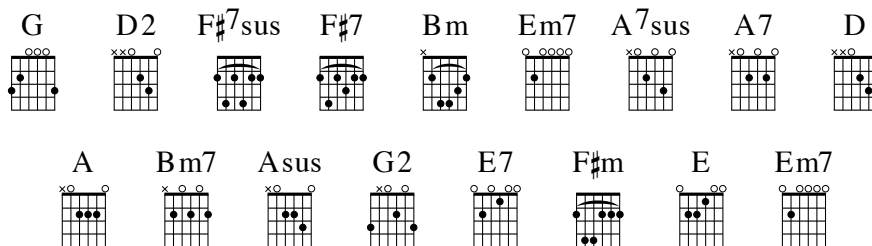

267 - The Lamb upon the Throne

AMY SUSAN FOSTER and MIKE HARLAND

Key: D major
Meter: 4/4

AMY SUSAN FOSTER and MIKE HARLAND

INTRO **G D2 | F#7sus F#7 Bm | Em7 A7sus A7 | D**

VERSE 1

D A G D G A D2 Bm7 A Asus G2 G
 | To the Lamb up- | on the throne we | offer songs of | praise;

CHORUS

G D2 A D G A D E7 Asus A
 Halle- | lu- jah, we | wor- ship You. Glory | to the Lamb a- | lone.

G D2 F#7sus F#7 Bm Em7 A7sus A7 D
 Halle- | lu- jah, we | wor- ship You, the | Lamb upon the | throne.

TURN-AROUND **G D2 | F#7sus F#7 Bm | Em7 A7sus A7 | D**

VERSE 2

When we, Your bride, adorned in white, stand before Your throne,
 We will sing salvation's song the angels have not known.
 Blessing and honor forevermore
 To the Lamb upon the throne, our sov' reign Lord.

Halle- | lu- jah, we | wor- ship You, the | Lamb upon the | throne.

TURN-
AROUND

| | |

VERSE 2

When we, Your bride, adorned in white, stand before Your throne,

We will sing salvation's song the angels have not known.