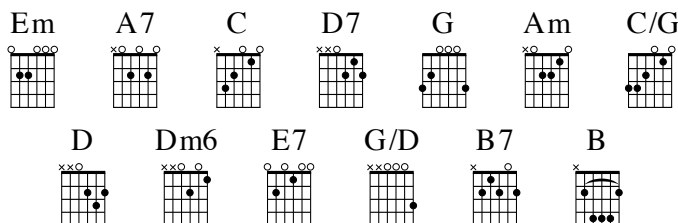

# 328 - Sweet, Sweet Spirit

DORIS AKERS

Key: G major  
Meter: 4/4

DORIS AKERS  
arr. Kurt Kaiser

INTRO **Em | A7 | C D7 | G | G**

VERSE 1 **G Am G C/G G D G Dm6 E7**

There's a | sweet, sweet | spir- it in this | place, |

**Am G/D D7 G C/G G**

And I | know that it's the | spirit of the | Lord. |

**G Am G C/G G D G Dm6 E7**

There are | sweet ex- | pres- sions on each | face, |

**Am G/D D7 G C/G G**

And I | know that it's the | presence of the | Lord. |

CHORUS **G C/G G G C/G G**

| Sweet Holy | Spirit, | Sweet Heav'nly | Dove,

**G B7 Em A7 D7**

| You're right here | with us | Filling us with Your | love.

**G C/G G G B B7 Em**

| And for these | blessings We | lift our hearts in | praise.

**A7 G/D Em A7 G/D Em**

Without a | doubt we'll know that we have | been revived

**A7 C D7 G G**

When | we shall | leave this | place. |

TURN-  
AROUND

**Em | A7 | C D7 | G | G**

VERSE 2 There are blessings you cannot receive Till you know Him in His fullness, and believe.  
You're the one to profit when you say, "I am going to walk with Jesus all the way."