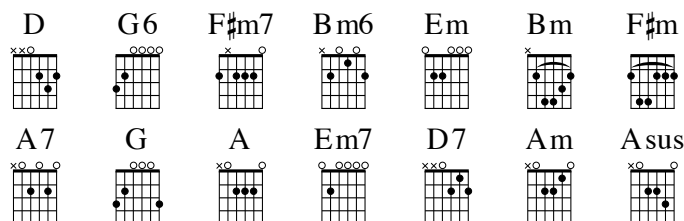

G D A F#m7
His | mighty power I | see,

Em7 D F#m7 Bm A7 D
And I | know if He can | reign on high,

D7 G D Em7 A7
His | light can shine on | me.

CHORUS **D D F#m Bm Am**
I've | seen it in the lightning, | heard it in the thunder,

D7 G A7 D Bm Asus A
And | felt it in the | rain;

D G6 D F#m7 Bm6
| My Lord is near me all the | time,

D Em D
| My Lord is near me all the | time.

TURN-AROUND **D G6 | D F#m7 Bm6 | D Em | D**

VERSE 2 When the thunder shakes the mighty hills and trembles every tree,
Then I know a God so great and strong can surely harbor me.

VERSE 3 When refreshing showers cool the earth and sweep across the sea,
Then His rainbow shines within my heart, His nearness comforts me.

87 - My Lord Is Near Me All the Time

BARBARA FOWLER GAULTNEY

Meter: 4/4

BARBARA FOWLER GAULTNEY

INTRO | | |

VERSE 1 In the | lightning flash a- | cross the sky

His | mighty power I | see,

And I | know if He can | reign on high,

His | light can shine on | me.

CHORUS I've | seen it in the lightning, | heard it in the thunder,