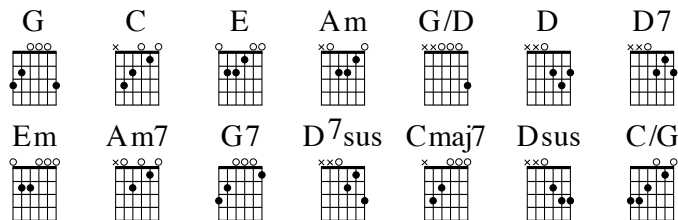

260 - Lamb of Glory

GREG NELSON and PHILL McHUGH

Key: G major
Meter: 6/4

GREG NELSON and PHILL McHUGH

INTRO **G | C E Am | Am G/D D | Am D7 G**

VERSE 1 **G Am D7 Em**
| Hear the story | from God's Word

G C G Am7 D7
That | kings and priests and | prophets heard:

Em D G G7 C Am7
| There would be a | sacrifice,

G/D Am D7sus G/D D7sus D7
And | blood would flow to | pay sin's price.

CHORUS **G D7 G Cmaj7 G Am7**
| Pre- cious Lamb of | glo- ry,

D Dsus D C/G G
| Love's most wondrous | sto- ry,

G C E Am
| Heart of God's re- | demption of man

Am G/D D Am D7 G
| Worship the Lamb of | glo- ry.

TURN-AROUND **G | C E Am | Am G/D D | Am D7 G**

VERSE 2 On the cross God loved the world While all the pow'rs of hell were hurled;
No one there could understand The One they saw was Christ, the Lamb.

| Worship the Lamb of | glo- ry.

TURN-
AROUND

| | |

VERSE 2

On the cross God loved the world While all the pow'rs of hell were hurled;
No one there could understand The One they saw was Christ, the Lamb.