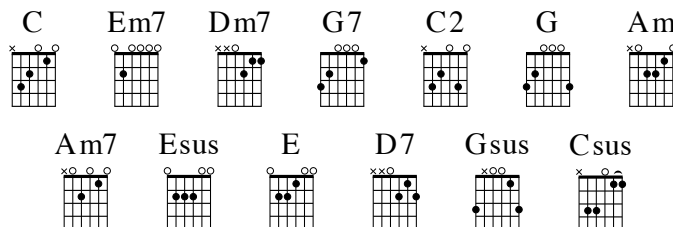

529 - Change My Heart, O God

EDDIE ESPINOSA

Key: C major - 4/4

EDDIE ESPINOSA

INTRO **C Em7 | Dm7 | G7 | C2**

CHORUS **C Em7 Dm7**

| Change my heart, O God, |

G C2

| Make it ever true. |

Am Am7 Dm7

| Change my heart, O God, |

G7 C2

| May I be like | You.

BRIDGE **Esus E Esus E Am Am7**

| You are the | Potter,

Dm7 G C2

| I am the clay; |

Esus E Esus E Am Am7

| Mold me and | make me,

C D7 Gsus G

| This is what I | pray.

TURN-
AROUND **G7 | C2**

TAG **C Em7 Dm7**

| Change my heart, O | God,

G7 Csus C

| May I be like | You. |