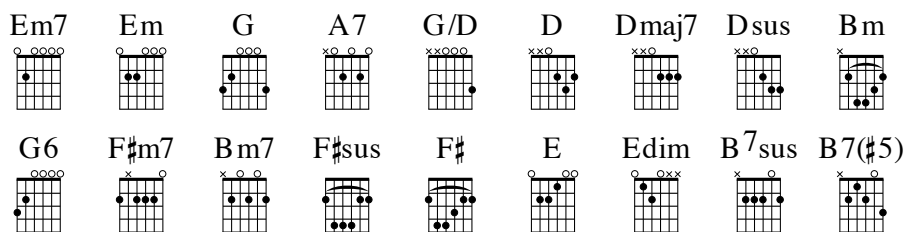

523 - Here Am I, Send Me

JOHN PURIFOY

Key: D major
Meter: 3/4

JOHN PURIFOY

INTRO **Em7** | **Em G A7** | **G/D** | **D**

VERSE 1

Dmaj7 **Em7** **Em A7 Dsus D**
| Here am I, | send me. | Here am I, Lord, | send me.

Bm G6 G A7 Em F#m7 Bm7
| Unto Thee, | willingly, | yielded I | come.

Em7 A7 Dsus D F#sus F# Bm
| Show the path that | I must walk, com- | pel me then to | go,

E Edim F#m7 B7sus
And if I | stray | bring back the | light of | day,

B7(#5) Em7 Em G A7 G/D D
For | here am I, | send me, I | pray. |

TURN-AROUND **Em7** | **Em G A7** | **G/D** | **D**

VERSE 2 Here am I, send me. Here am I, Lord, send me.
Precious Holy Spirit, come, fill me anew.
Give me wisdom, send me strength, grant that I may be
A mirror of Your never-ending love,
For here am I, send me, I pray.

VERSE 3 Here am I, send me. Here am I, Lord, send me.
Take my heart, it is Your own, my will is Thine.
Take my voice and let me sing always unto Thee,
So that my days shall flow in ceaseless praise.
Lord, here am I, send me, I pray.