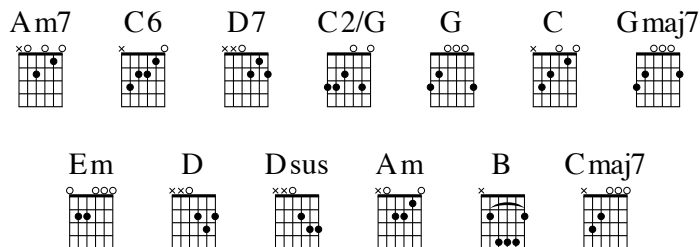

259 - Worthy the Lamb That Was Slain

DON MOEN

Key: G major
Meter: 3/4

DON MOEN

INTRO **Am7** | **C6** **D7** | **C2/G** | **G**

CHORUS **G** **C** **G Gmaj7** **C**
Worthy the | Lamb that was | slain. |

G **Em** **Am7**
Worthy the | Lamb that was | slain

D Dsus **D** **G Gmaj7** **Am** **B**
To re- ceive | Glory and | hon- or,

Em **D Cmaj7** **G**
Wisdom and | pow- er.

Am7 **C6** **D7** **C2/G** **G**
Worthy the | Lamb that was | slain. |

TURN-AROUND **Am7** | **C6** **D7** | **C2/G** | **G**

259 - Worthy the Lamb That Was Slain

DON MOEN

Meter: 3/4

DON MOEN

INTRO

| | |

CHORUS

Worthy the | Lamb that was | slain. |

Worthy the | Lamb that was | slain

To re- ceive | Glory and | hon- or,

Wisdom and | pow- er.

Worthy the | Lamb that was | slain. |

TURN-
AROUND

| | |