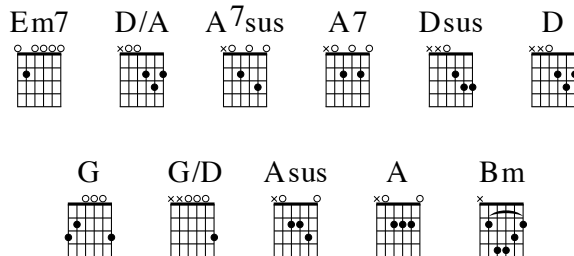

# 84 - Lead Me, Lord

(GOODINE)

WAYNE and ELIZABETH GOODINE  
based on John 10:27

WAYNE and ELIZABETH GOODINE

Key: D major  
Meter: 2/2

INTRO **Em7 | D/A | A7sus A7 | Dsus | D**

CHORUS **G A7 D G/D D D**  
 Lead me, | Lord, | I will | follow; |  
**Dsus D G Asus A**  
 Lead me, | Lord, | I will | go. |  
**D G G A Bm Em7**  
 You have | called me- | I will | answer; |  
**D/A A7sus A7 Dsus D**  
 Lead me, | Lord, | I will | go. |

TURN-AROUND **Em7 | D/A | A7sus A7 | Dsus | D**

# 84 - Lead Me, Lord

WAYNE and ELIZABETH GOODINE  
based on John 10:27

(GOODINE)

WAYNE and ELIZABETH GOODINE

Meter: 2/2

INTRO | | | |

CHORUS Lead me, | Lord, | I will | follow; |

Lead me, | Lord, | I will | go. |