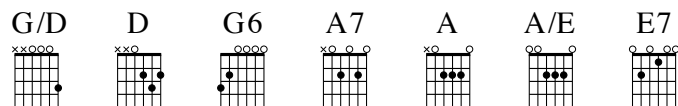

509 - My Faith Looks Up to Thee

RAY PALMER

Key: D major
Meter: 4/4

LOWELL MASON

INTRO **G/D | D | G6 A7 | D**

VERSE 1 **D A D A A7 A**
 My faith looks | up to Thee, | Thou Lamb of | Calva-ry,
D A/E E7 A
 Sav-ior di- | vine!
D G/D D D A7 D
 Now hear me | while I pray, | Take all my | guilt away,
G/D D G6 A7 D
 O let me | from this day Be | whol- ly | Thine!

TURN-AROUND **G/D | D | G6 A7 | D**

VERSE 2 May Thy rich grace impart Strength to my fainting heart,
 My zeal inspire;
 As Thou hast died for me, O may my love to Thee
 Pure, warm and changeless be A living fire!

VERSE 3 While life's dark maze I tread, And griefs around me spread,
 Be Thou my guide;
 Bid darkness turn to day, Wipe sorrow's tears away,
 Nor let me ever stray From Thee aside.

VERSE 4 When ends life's transient dream, When death's cold, sullen stream
 Shall o'er me roll,
 Blest Savior, then, in love, Fear and distrust remove;
 O bear me safe above, A ransomed soul!

Nor let me ever stray From Thee aside.

VERSE 4

When ends life's transient dream, When death's cold, sullen stream

Shall o'er me roll,

Blest Savior, then, in love, Fear and distrust remove;

O bear me safe above, A ransomed soul!