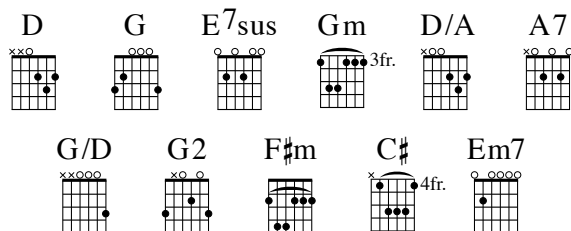

10 - Abba Father

STEVE FRY

Original Key: E♭ major
Capo 1: D major
Meter: 4/4

STEVE FRY
arr. David Allen

INTRO **D | G D E7sus Gm | D/A A7 | D**

VERSE 1 **D G/D A7 G2 A7 G/D D**
"Abba | Father, | Ab- ba | Fa- ther,"

F#m C# F#m Em7 F#m A7
Deep with- | in my soul I | cry. |

D G/D A7 G2 A7 G/D D
Abba | Father, | Ab- ba | Fa- ther,

D G D E7sus Gm D/A A7 D
I will | nev- er cease to | love | You.

TURN-AROUND **D | G D E7sus Gm | D/A A7 | D**

VERSE 2 Father, Father, Jehovah Shammah,
You are the One who's standing near.
Abba Father, Abba Father,
I will never cease to love You.