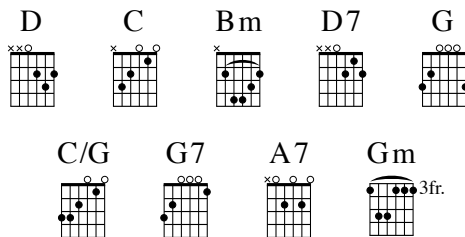

291 - The King Is Coming

GLORIA GAITHER, WILLIAM J. GAITHER
and CHARLES MILLHUFF

Original Key: A♭ major
Capo 1: G major
Meter: 3/4

WILLIAM J. GAITHER

INTRO **D | C Bm D7 | G C/G | G**

CHORUS **D7 G G7 C A7**
Oh, the | King is | coming, the | King is | coming!

D D7 G C/G G
I just | heard the trumpets | sounding, And | now His face I | see.

D7 G G G7 C Gm A7
Oh, the | King is | coming, the | King is | coming!

D C Bm D7 G G
Praise | God, He's | com- ing for | me! |

TURN-
AROUND **A7 | D | C Bm D7 | G C/G | G**